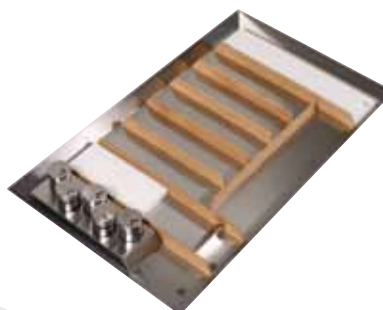

Portaposate 60 / Cutlery tray 60
Tagliere PVC / PVC Chopping board
Portaspezie con boccette inox / Spice-rack with steel flasks

BASE 80

EL C1 0700 X B 06
AC EL 92 G
AC EL 22 X
AC EL 52 X

Portaposate 80 / Cutlery tray 80
Portacoltelli inox e PVC / Steel and PVC Knife rack
Portarotoli inox / Stainless steel roll-holder
Portaspezie con boccette inox / Spice-rack with steel flasks

BASE 90

EL C1 0800 X B 06
AC EL 52 X
AC EL 92 G
AC EL 42 G

Portaposate 90 / Cutlery tray 90
Portaspezie con boccette inox / Spice-rack with steel flasks
Portacoltelli inox e PVC / Steel and PVC Knife rack
Tagliere PVC / PVC Chopping board