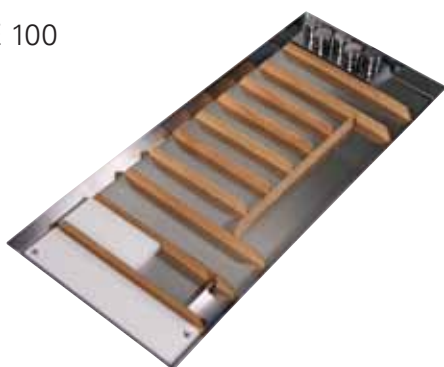

BASE 100

EL C1 0900 X B 06
AC EL 42 G
AC EL 92 G
AC EL 52 X

Portaposate 100 / Cutlery tray 100
Tagliere PVC / PVC Chopping board
Portacoltelli inox e PVC / Steel and PVC Knife rack
Portaspezie con boccette inox / Spice-rack with steel flasks