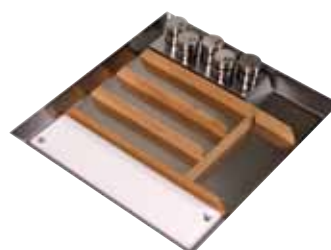

Esempi di portaposate ELITE-LINE con accessori Examples of ELITE-LINE cutlery trays with accessories

ELITE-LINE

COMPOSIZIONI BASE 45/60/80/90/100/120 - COMPOSITIONS BASE 45/60/80/90/100/120

Qui di seguito sono illustrate alcune composizioni per portaposate Elite-line, ottenute attraverso l'impiego degli inserti.

Some combination between Elite-line cutlery-tray and accessories, are showed below.

BASE 45

EL C1 0350 X B 06
AC EL 42 G

Portaposate 45 / Cutlery tray 45
Tagliere PVC / PVC Chopping board

BASE 60

EL C1 0500 X B 06
AC EL 42 G
AC EL 52 X

Portaposate 60 / Cutlery tray 60
Tagliere PVC / PVC Chopping board
Portaspezie con boccette inox / Spice-rack with steel flasks

BASE 80

EL C1 0700 X B 06
AC EL 92 G
AC EL 22 X
AC EL 52 X

Portaposate 80 / Cutlery tray 80
Portacoltelli inox e PVC / Steel and PVC Knife rack
Portarotoli inox / Stainless steel roll-holder
Portaspezie con boccette inox / Spice-rack with steel flasks